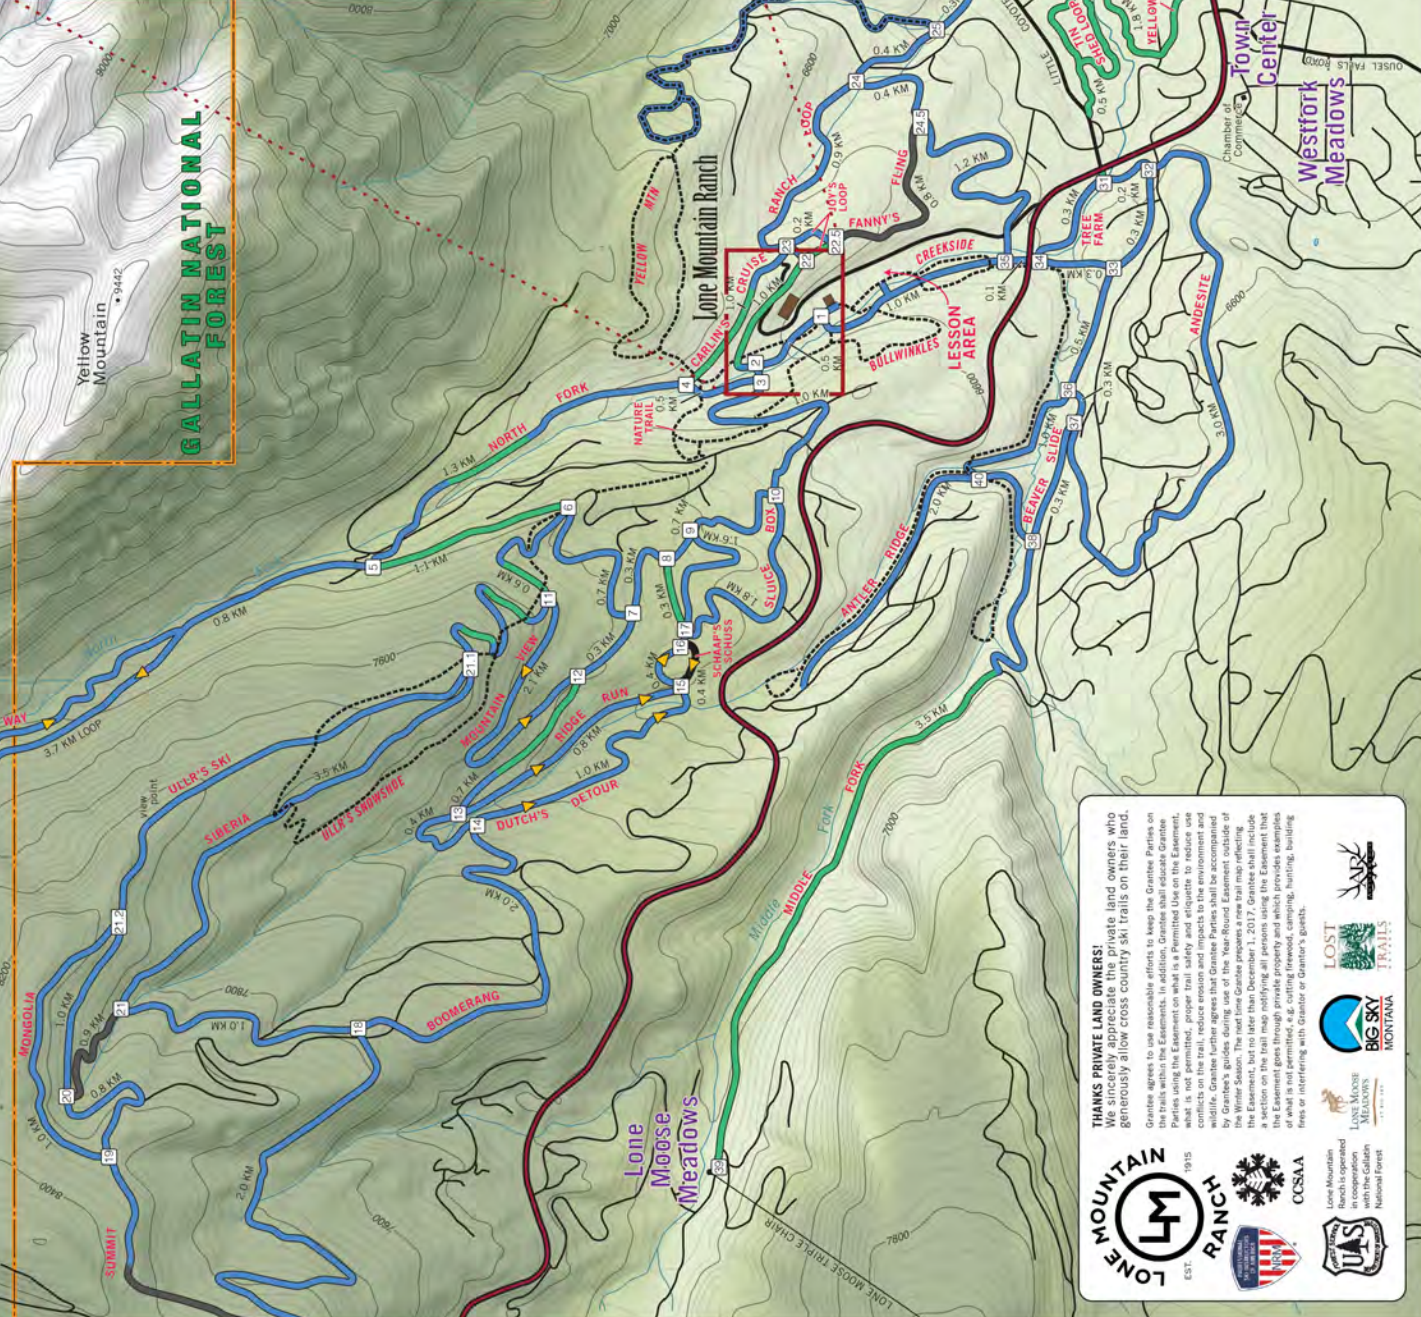

# Lone Mountain Ranch Ski Trail System

### LEGEND

- Big Sky Spur Road
- Other Road
- Ski Trail: Beginner
- Ski Trail: Intermediate
- Ski Trail: Advanced
- Ski Trail: Dog Friendly
- Snowshoe Trail
- SIBERIA
- Trail Name
- Trail Intersection
- One Way Direction of Travel
- Distance in Kilometers

Contour Interval = 40 feet  
© 2014 Lone Mountain Ranch

Thanks to our Town Center Trail Sponsors

### THANKS PRIVATE LAND OWNERS!

We sincerely appreciate the private land owners who generously allow cross country ski trails on their land.

Granite agrees to use reasonable efforts to keep the Granite Park on the trails within the Easement. In addition, Granite shall educate Granite Park users using the Easement on what is a Permitted Use on the Easement, what is not permitted, proper trail safety and etiquette to reduce use impacts on the trail, reduce erosion and impacts to the environment and assist in trail maintenance. Granite shall also educate Granite Park users on the Easement during use of the Year-Round Easement outside of the Winter Season. The next Lone Granite prepares a new trail map reflecting the Easement, but no later than December 1, 2017. Granite shall include a legend on the trail map reflecting all persons using the Easement. That the Easement is not a permit to cut, remove, or damage any trees, shrubs, or other plants or animals, or to engage in any activity that would be a violation of applicable laws, rules, or regulations, including but not limited to, hunting, trapping, or interfering with Granite or Granite's guests.